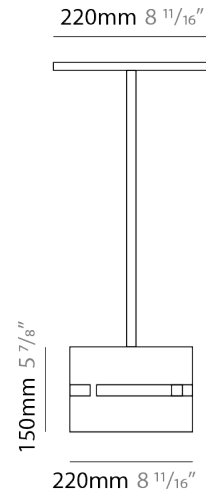

PROJECT
TYPE
SPECIFIER
QUANTITY
DATE

LUZ OCULTA METAL SUSPENSION

D51032-

base number   Finish
Options

1. To build a product code in our configurator select the specify button on the base model # product page
2. To build a manual product code on this datasheet choose from the options listed below in blue font and add the suffix to the base model #

GENERAL

Series: Luz Oculta
Subseries: Luz Oculta Metal
Partner: Fambuena
Division: Design
Installation: Suspension
Product Type: Pendant
Mounting Location: Ceiling
Light Distribution: Direct / Indirect

PHYSICAL

Shape: Rectangle
Diameter (mm): 220
Diameter (in): 8 ¹¹/₁₆
Height (mm): 150
Height (in): 5 ⁷/₈
Fixture Finish: [BRA](#) / [BRZ](#) / [ABR](#)
Fixture Material: Metal
Cable Details: Cable length 2000mm / 79"

ELECTRICAL

Number of Lamps: 1
Lamp Type: LED Retrofit
Lamp Shape: A19
Bulb Included: Bulb Not Included
Max. Wattage Per Lamp (W): 5
Lamp Base: E26
Input Voltage (V): 120
Upon Request: 277Vac / GU24

LED

OPTICAL

RATINGS AND CERTIFICATIONS

Certified By: Certified for North American Standards
IP rating: IP20