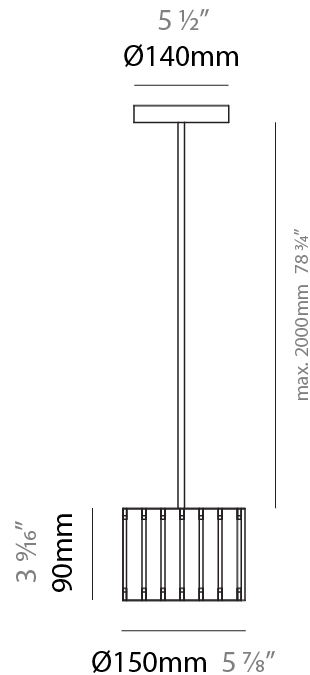

PROJECT	
TYPE	
SPECIFIER	
QUANTITY	
DATE	

LUZ OCULTA WOOD SUSPENSION

D51043-

base number	Finish Options	Finish Options

1. To build a product code in our configurator select the specify button on the base model # product page
2. To build a manual product code on this datasheet choose from the options listed below in blue font and add the suffix to the base model #

GENERAL

Series: Luz Oculta
Subseries: Luz Oculta Wood
Partner: Fambuena
Division: Design
Installation: Suspension
Product Type: Pendant
Mounting Location: Ceiling
Light Distribution: Direct / Indirect

PHYSICAL

Shape: Rectangle
Diameter (mm): 150
Diameter (in): 5 7/8
Height (mm): 90
Height (in): 3 9/16
Fixture Finish: DOW / NAT
Holder Finish: BRA / BRZ
Fixture Material: Metal / Wood
Primary Material: Wood
Cable Details: Cable length 2000mm / 79"

ELECTRICAL

Number of Lamps: 1
Lamp Type: LED Retrofit
Lamp Shape: T4
Bulb Included: Bulb Not Included
Max. Wattage Per Lamp (W): 3
Lamp Base: G9
Input Voltage (V): 120

LED

OPTICAL

RATINGS AND CERTIFICATIONS

Certified By: Certified for North American Standards
IP rating: IP20