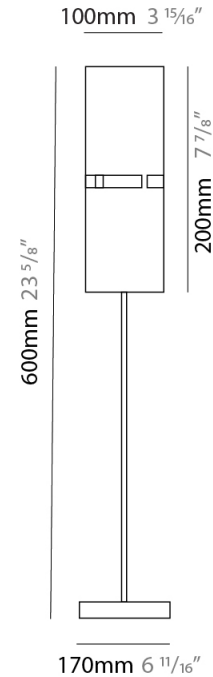

PROJECT
TYPE
SPECIFIER
QUANTITY
DATE

LUZ OCULTA METAL PORTABLE

D54027-

base number   Finish
Options

1. To build a product code in our configurator select the specify button on the base model # product page
2. To build a manual product code on this datasheet choose from the options listed below in blue font and add the suffix to the base model #

GENERAL

Series: Luz Oculta
Subseries: Luz Oculta Metal
Partner: Fambuena
Division: Design
Installation: Portable
Product Type: Table
Mounting Location: Table
Light Distribution: Direct / Indirect

PHYSICAL

Shape: Cylinder
Diameter (mm): 100
Diameter (in): 3 ¹⁵/₁₆
Height (mm): 600
Height (in): 23 ⁵/₈
Fixture Finish: [BRA](#) / [BRZ](#) / [ABR](#)
Fixture Material: Metal
Upon Request: Bolt Down

ELECTRICAL

Number of Lamps: 1
Lamp Type: LED Retrofit
Lamp Shape: T4
Bulb Included: Bulb Not Included
Max. Wattage Per Lamp (W): 5
Lamp Base: G9
Input Voltage (V): 120

LED

OPTICAL

RATINGS AND CERTIFICATIONS

Certified By: Certified for North American Standards
IP rating: IP20