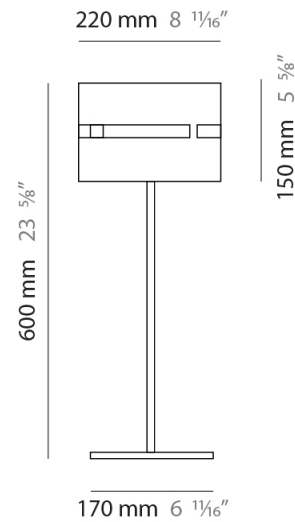

PROJECT	
TYPE	
SPECIFIER	
QUANTITY	
DATE	

LUZ OCULTA METAL PORTABLE

D54025-

base number   Finish
Options

1. To build a product code in our configurator select the specify button on the base model # product page
2. To build a manual product code on this datasheet choose from the options listed below in blue font and add the suffix to the base model #

GENERAL

Series: Luz Oculta
Subseries: Luz Oculta Metal
Partner: Fambuena
Division: Design
Installation: Portable
Product Type: Table
Mounting Location: Table
Light Distribution: Direct / Indirect

PHYSICAL

Shape: Cylinder
Diameter (mm): 220
Diameter (in): 8 ¹¹/₁₆
Height (mm): 600
Height (in): 23 ⁵/₈
Fixture Finish: [BRA](#) / [BRZ](#) / [ABR](#)
Fixture Material: Metal
Upon Request: Bolt Down

ELECTRICAL

Number of Lamps: 1
Lamp Type: LED Retrofit
Lamp Shape: B10
Bulb Included: Bulb Not Included
Max. Wattage Per Lamp (W): 4
Lamp Base: E12
Input Voltage (V): 120

LED

OPTICAL

RATINGS AND CERTIFICATIONS

Certified By: Certified for North American Standards
IP rating: IP20