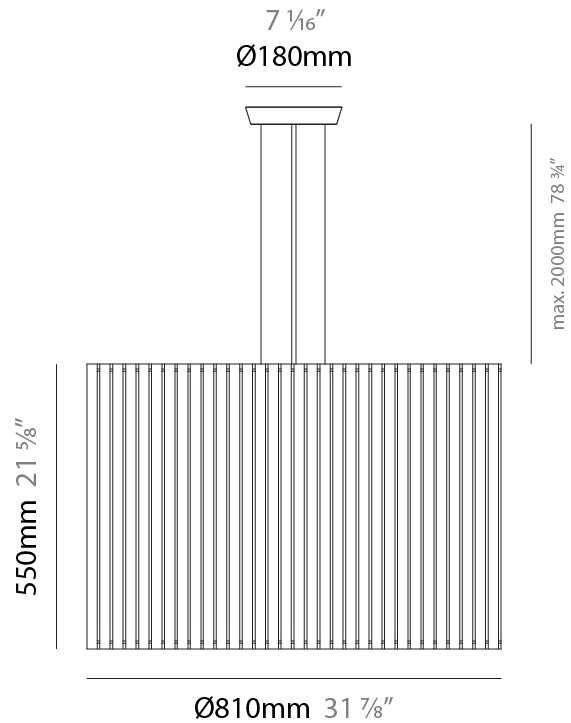

LUZ OCULTA WOOD SUSPENSION

D51035- _____ - _____
base number   Finish   Finish
                         Options   Options

1. To build a product code in our configurator select the specify button on the base model # product page
2. To build a manual product code on this datasheet choose from the options listed below in blue font and add the suffix to the base model #

GENERAL

Series: Luz Oculta
Subseries: Luz Oculta Wood
Partner: Fambuena
Division: Design
Installation: Suspension
Product Type: Pendant
Mounting Location: Ceiling
Light Distribution: Direct / Indirect

PHYSICAL

Shape: Rectangle
Diameter (mm): 810
Diameter (in): 31 7/8
Height (mm): 550
Height (in): 21 5/8
Fixture Finish: [DOW / NAT](#)
Holder Finish: BRA / BRZ
Fixture Material: Metal / Wood
Primary Material: Wood
Cable Details: Cable length 2000mm / 79"

ELECTRICAL

Number of Lamps: 3
Lamp Type: LED Retrofit
Lamp Shape: A19
Bulb Included: Bulb Not Included
Total Output Wattage (W): 36
Max. Wattage Per Lamp (W): 12
Lamp Base: E26
Input Voltage (V): 120
Upon Request: 277Vac / GU24

LED

OPTICAL

RATINGS AND CERTIFICATIONS

Certified By: Certified for North American Standards
IP rating: IP20