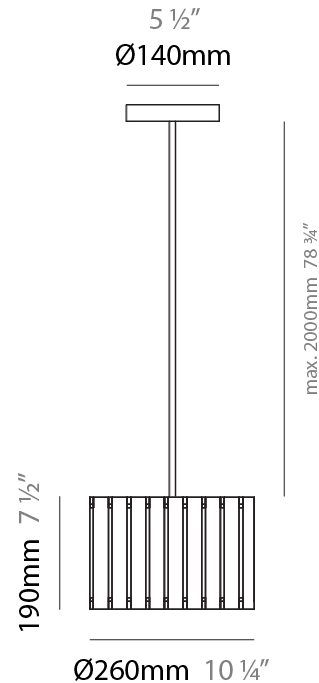

PROJECT	
TYPE	
SPECIFIER	
QUANTITY	
DATE	

LUZ OCULTA WOOD SUSPENSION

D51041- -
base number   Finish Options   Finish Options

1. To build a product code in our configurator select the specify button on the base model # product page
2. To build a manual product code on this datasheet choose from the options listed below in blue font and add the suffix to the base model #

GENERAL

Series: Luz Oculta
Subseries: Luz Oculta Wood
Partner: Fambuena
Division: Design
Installation: Suspension
Product Type: Pendant
Mounting Location: Ceiling
Light Distribution: Direct / Indirect

PHYSICAL

Shape: Rectangle
Diameter (mm): 260
Diameter (in): 10 ¼"
Height (mm): 190
Height (in): 7 ½"
Fixture Finish: [DOW / NAT](#)
Holder Finish: BRA / BRZ
Fixture Material: Metal / Wood
Primary Material: Wood
Cable Details: Cable length 2000mm / 79"

ELECTRICAL

Number of Lamps: 1
Lamp Type: LED Retrofit
Lamp Shape: A19
Bulb Included: Bulb Not Included
Max. Wattage Per Lamp (W): 4
Lamp Base: E26
Input Voltage (V): 120
Upon Request: 277Vac / GU24

LED

OPTICAL

RATINGS AND CERTIFICATIONS

Certified By: Certified for North American Standards
IP rating: IP20