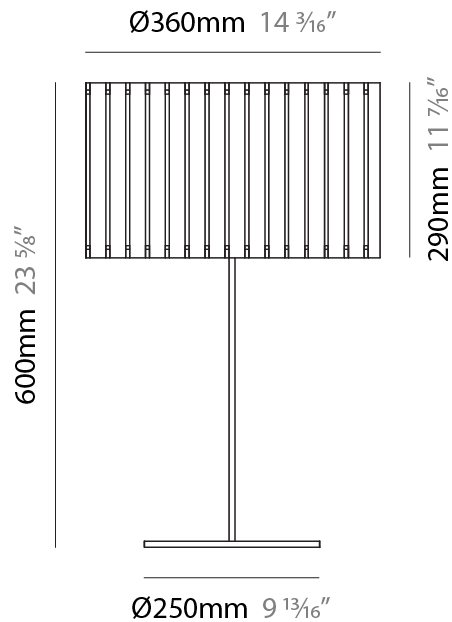

PROJECT
TYPE
SPECIFIER
QUANTITY
DATE

LUZ OCULTA WOOD PORTABLE

D54036- -
base number   Finish Options   Finish Options

1. To build a product code in our configurator select the specify button on the base model # product page
2. To build a manual product code on this datasheet choose from the options listed below in blue font and add the suffix to the base model #

GENERAL

Series: Luz Oculta
Subseries: Luz Oculta Wood
Partner: Fambuena
Division: Design
Installation: Portable
Product Type: Table
Mounting Location: Table
Light Distribution: Direct / Indirect

PHYSICAL

Shape: Cylinder
Diameter (mm): 360
Diameter (in): 14 ³/₁₆
Height (mm): 600
Height (in): 23 ⁵/₈
Fixture Finish: DOW / NAT
Holder Finish: BRA / BRZ
Fixture Material: Metal / Wood
Primary Material: Wood
Upon Request: Bolt Down

ELECTRICAL

Number of Lamps: 1
Lamp Type: LED Retrofit
Lamp Shape: A19
Bulb Included: Bulb Not Included
Max. Wattage Per Lamp (W): 7
Lamp Base: E26
Input Voltage (V): 120
Upon Request: 277Vac / GU24

LED

OPTICAL

RATINGS AND CERTIFICATIONS

Certified By: CSA Certified to UL and CSA Standards
IP rating: IP20