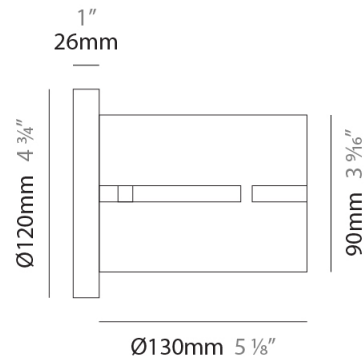

PROJECT
TYPE
SPECIFIER
QUANTITY
DATE

LUZ OCULTA METAL SURFACE

D53027-

base number   Finish
Options

1. To build a product code in our configurator select the specify button on the base model # product page
2. To build a manual product code on this datasheet choose from the options listed below in blue font and add the suffix to the base model #

GENERAL

Series: Luz Oculta
Subseries: Luz Oculta Metal
Partner: Fambuena
Division: Design
Installation: Surface
Product Type: Wall Surface
Mounting Location: Wall
Light Distribution: Wall Effect

PHYSICAL

Shape: Cylinder
Diameter (mm): 130
Diameter (in): 5 1/4
Height (mm): 120
Depth (mm): 156
Height (in): 4 3/4
Depth (in): 6 1/8
[Fixture Finish: BRA / BRZ / ABR](#)
Fixture Material: Metal

ELECTRICAL

Number of Lamps: 1
Lamp Type: LED Retrofit
Lamp Shape: T4
Bulb Included: Bulb Not Included
Max. Wattage Per Lamp (W): 5
Lamp Base: G9
Input Voltage (V): 120

LED

OPTICAL

RATINGS AND CERTIFICATIONS

Certified By: Certified for North American Standards
IP rating: IP20