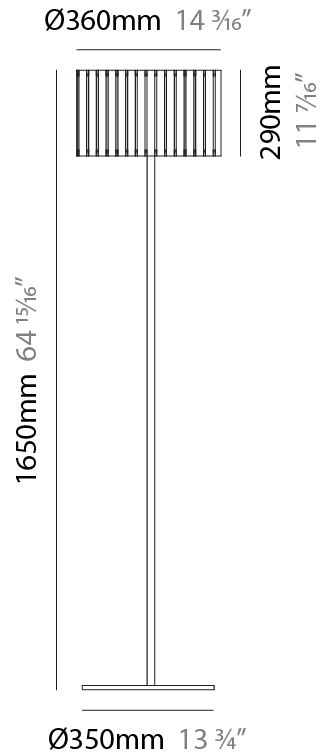

PROJECT	
TYPE	
SPECIFIER	
QUANTITY	
DATE	

LUZ OCULTA WOOD PORTABLE

D54030- -
base number   Finish Options   Finish Options

1. To build a product code in our configurator select the specify button on the base model # product page
2. To build a manual product code on this datasheet choose from the options listed below in blue font and add the suffix to the base model #

GENERAL

Series: Luz Oculta
Subseries: Luz Oculta Wood
Partner: Fambuena
Division: Design
Installation: Portable
Product Type: Floor
Mounting Location: Floor
Light Distribution: Direct / Indirect

PHYSICAL

Shape: Cylinder
Diameter (mm): 360
Diameter (in): 14 ³/₁₆"
Height (mm): 1650
Height (in): 64 ¹⁵/₁₆"
Fixture Finish: DOW / NAT
Holder Finish: BRA / BRZ
Fixture Material: Metal / Wood
Primary Material: Wood
Upon Request: Bolt Down

ELECTRICAL

Number of Lamps: 1
Lamp Type: LED Retrofit
Lamp Shape: A19
Bulb Included: Bulb Not Included
Max. Wattage Per Lamp (W): 7
Lamp Base: E26
Input Voltage (V): 120
Upon Request: 277Vac / GU24

LED

OPTICAL

RATINGS AND CERTIFICATIONS

Certified By: Certified for North American Standards
IP rating: IP20