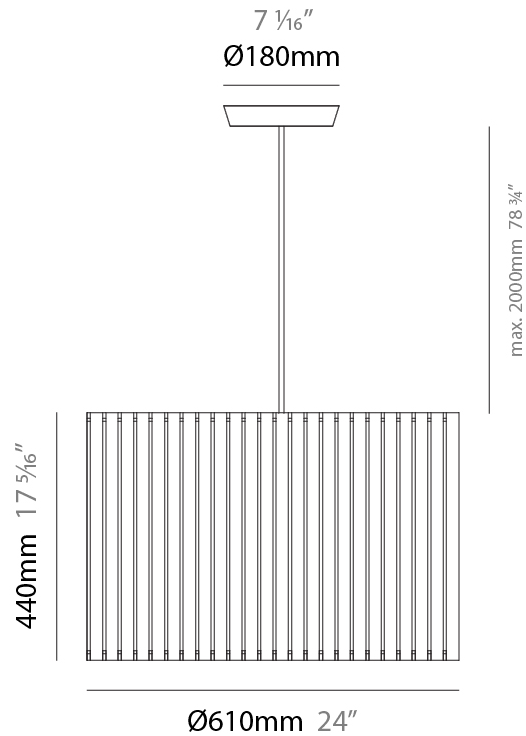

PROJECT	_____
TYPE	_____
SPECIFIER	_____
QUANTITY	_____
DATE	_____

LUZ OCULTA WOOD SUSPENSION

D51037- _____ - _____
base number   Finish   Finish
                         Options   Options

1. To build a product code in our configurator select the specify button on the base model # product page
2. To build a manual product code on this datasheet choose from the options listed below in blue font and add the suffix to the base model #

GENERAL

Series: Luz Oculta
Subseries: Luz Oculta Wood
Partner: Fambuena
Division: Design
Installation: Suspension
Product Type: Pendant
Mounting Location: Ceiling
Light Distribution: Direct / Indirect

PHYSICAL

Shape: Rectangle
Diameter (mm): 610
Diameter (in): 24
Height (mm): 440
Height (in): 17 ⁵/₁₆
Fixture Finish: DOW / NAT
Holder Finish: BRA / BRZ
Fixture Material: Metal / Wood
Primary Material: Wood
Cable Details: Cable length 2000mm / 79"

ELECTRICAL

Number of Lamps: 1
Lamp Type: LED Retrofit
Lamp Shape: A19
Bulb Included: Bulb Not Included
Max. Wattage Per Lamp (W): 12
Lamp Base: E26
Input Voltage (V): 120
Upon Request: 277Vac / GU24

LED

OPTICAL

RATINGS AND CERTIFICATIONS

Certified By: Certified for North American Standards
IP rating: IP20