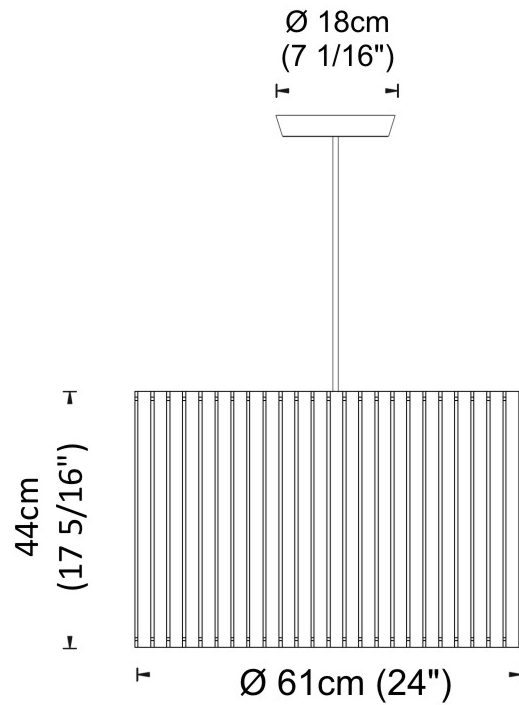

PROJECT	_____
TYPE	_____
SPECIFIER	_____
QUANTITY	_____
DATE	_____

LUZ OCULTA SUSPENSION

D51037- : D51037-BRZ-NAT

base number

1. To build a product code in our configurator select the specify button on the base model # product page
2. To build a manual product code on this datasheet choose from the options listed below in blue font and add the suffix to the base model #

GENERAL

Series: Luz Oculta
Partner: Fambuena
Division: Design
Installation: Suspension
Product Type: Pendant
Mounting Location: Ceiling
Light Distribution: Direct / Indirect

PHYSICAL

Shape: Drum
Diameter (mm): 610
Diameter (in): 24
Height (mm): 440
Height (in): 17 5/16
Fixture Material: Metal / Wood
Primary Material: Wood
Cable Details: Cable length 2m / 79"

ELECTRICAL

Lamp Type: LED Retrofit
Max. Wattage Per Lamp (W): 12
Driver Included: No

LED

OPTICAL

RATINGS AND CERTIFICATIONS

Certified By: Certified for North American Standards
IP rating: IP20