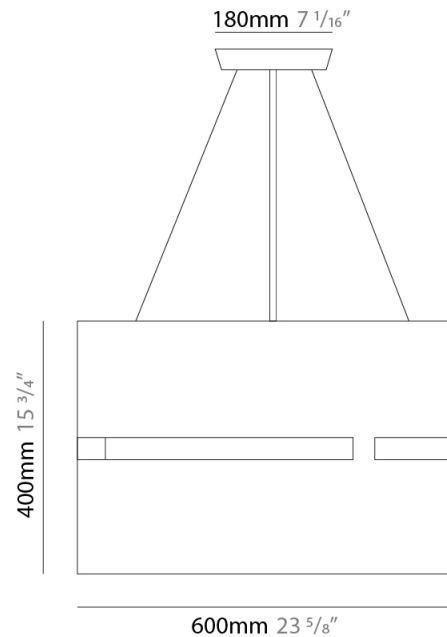

LUZ OCULTA METAL SUSPENSION

D51063-

base number _____
Finish _____
Options _____

1. To build a product code in our configurator select the specify button on the base model # product page
2. To build a manual product code on this datasheet choose from the options listed below in blue font and add the suffix to the base model #

GENERAL

Series: Luz Oculta _____
Subseries: Luz Oculta Metal _____
Partner: Fambuena _____
Division: Design _____
Installation: Suspension _____
Product Type: Pendant _____
Mounting Location: Ceiling _____
Light Distribution: Direct / Indirect _____

PHYSICAL

Shape: Rectangle _____
Diameter (mm): 600 _____
Diameter (in): 23 ⁵/₈ _____
Height (mm): 400 _____
Height (in): 15 ³/₄ _____
Fixture Finish: [BRA](#) / [BRZ](#) / [ABR](#) _____
Fixture Material: Metal _____
Cable Details: Cable length 2000mm / 79" _____

ELECTRICAL

Number of Lamps: 1 _____
Lamp Type: LED Retrofit _____
Lamp Shape: A19 _____
Bulb Included: Bulb Not Included _____
Max. Wattage Per Lamp (W): 15 _____
Lamp Base: E26 _____
Input Voltage (V): 120 _____
Upon Request: 277Vac / GU24 _____

LED

OPTICAL

RATINGS AND CERTIFICATIONS

Certified By: Certified for North American Standards _____
IP rating: IP20 _____