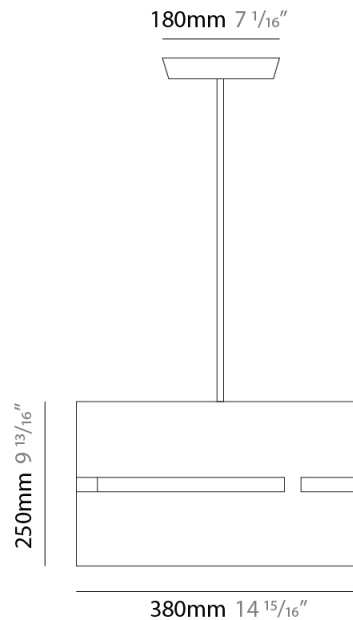

LUZ OCULTA METAL SUSPENSION

D51031-

base number   Finish
Options

1. To build a product code in our configurator select the specify button on the base model # product page
2. To build a manual product code on this datasheet choose from the options listed below in blue font and add the suffix to the base model #

GENERAL

Series: Luz Oculta
Subseries: Luz Oculta Metal
Partner: Fambuena
Division: Design
Installation: Suspension
Product Type: Pendant
Mounting Location: Ceiling
Light Distribution: Direct / Indirect

PHYSICAL

Shape: Drum
Diameter (mm): 380
Diameter (in): 14 ¹⁵/₁₆
Height (mm): 250
Height (in): 10
Fixture Finish: [BRA](#) / [BRZ](#) / [ABR](#)
Fixture Material: Metal
Cable Details: Cable length 2000mm / 79"

ELECTRICAL

Number of Lamps: 1
Lamp Type: LED Retrofit
Lamp Shape: A19
Bulb Included: Bulb Not Included
Max. Wattage Per Lamp (W): 8
Lamp Base: E26
Input Voltage (V): 120
Upon Request: 277Vac / GU24

LED

OPTICAL

RATINGS AND CERTIFICATIONS

Certified By: Certified for North American Standards
IP rating: IP20