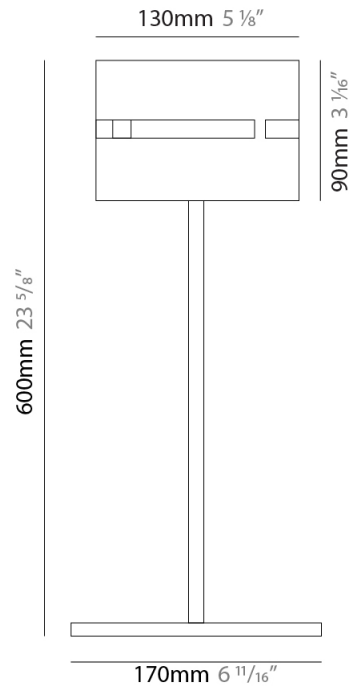

LUZ OCULTA METAL PORTABLE

D54026-

base number   Finish
Options

1. To build a product code in our configurator select the specify button on the base model # product page
2. To build a manual product code on this datasheet choose from the options listed below in blue font and add the suffix to the base model #

GENERAL

Series: Luz Oculta
Subseries: Luz Oculta Metal
Partner: Fambuena
Division: Design
Installation: Portable
Product Type: Table
Mounting Location: Table
Light Distribution: Direct / Indirect

PHYSICAL

Shape: Cylinder
Diameter (mm): 120
Diameter (in): 4 ³/₄
Height (mm): 500
Height (in): 19 ¹¹/₁₆
Fixture Finish: [BRA](#) / [BRZ](#) / [ABR](#)
Fixture Material: Metal
Upon Request: Bolt Down

ELECTRICAL

Number of Lamps: 1
Lamp Type: LED Retrofit
Lamp Shape: T4
Bulb Included: Bulb Not Included
Max. Wattage Per Lamp (W): 5
Lamp Base: G9
Input Voltage (V): 120

LED

OPTICAL

RATINGS AND CERTIFICATIONS

Certified By: Certified for North American Standards
IP rating: IP20

PROJECT	_____
TYPE	_____
SPECIFIER	_____
QUANTITY	_____
DATE	_____