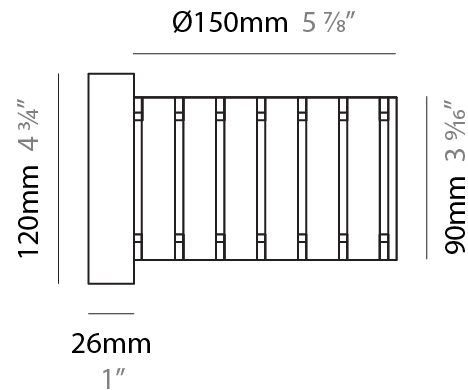

PROJECT	
TYPE	
SPECIFIER	
QUANTITY	
DATE	

LUZ OCULTA WOOD SURFACE

D53031- -
base number   Finish Options   Finish Options

1. To build a product code in our configurator select the specify button on the base model # product page
2. To build a manual product code on this datasheet choose from the options listed below in blue font and add the suffix to the base model #

GENERAL

Series: Luz Oculta
Subseries: Luz Oculta Wood
Partner: Fambuena
Division: Design
Installation: Surface
Product Type: Wall Surface
Mounting Location: Wall
Light Distribution: Wall Effect

PHYSICAL

Shape: Cylinder
Diameter (mm): 150
Diameter (in): 5 7/8
Height (mm): 90
Height (in): 3 9/16
Fixture Finish: [DOW / NAT](#)
Holder Finish: BRA / BRZ
Fixture Material: Metal / Wood
Primary Material: Wood

ELECTRICAL

Number of Lamps: 1
Lamp Type: LED Retrofit
Lamp Shape: T4
Bulb Included: Bulb Not Included
Max. Wattage Per Lamp (W): 3
Lamp Base: G9
Input Voltage (V): 120

LED

OPTICAL

RATINGS AND CERTIFICATIONS

Certified By: Certified for North American Standards
IP rating: IP20