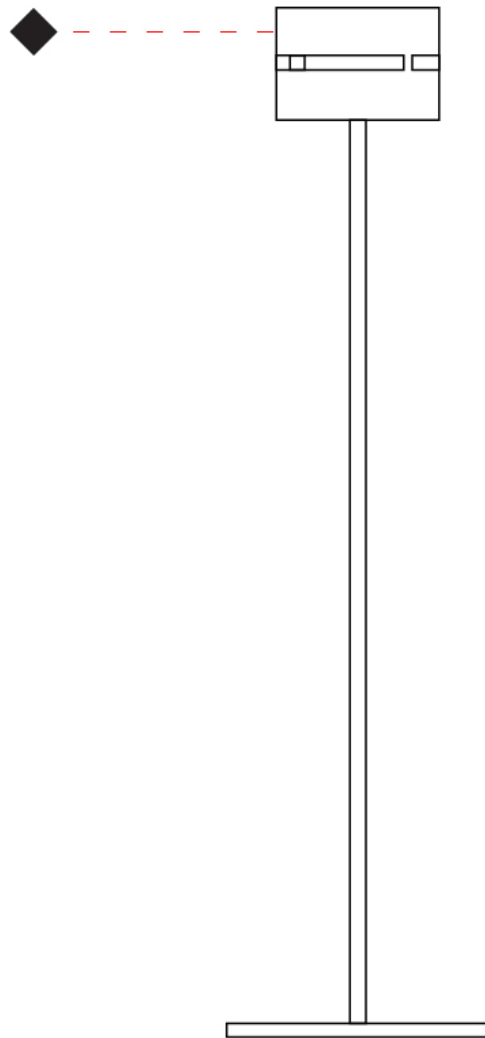

LUZ OCULTA METAL PORTABLE

D54023-

PROJECT	_____
TYPE	_____
SPECIFIER	_____
QUANTITY	_____
DATE	_____