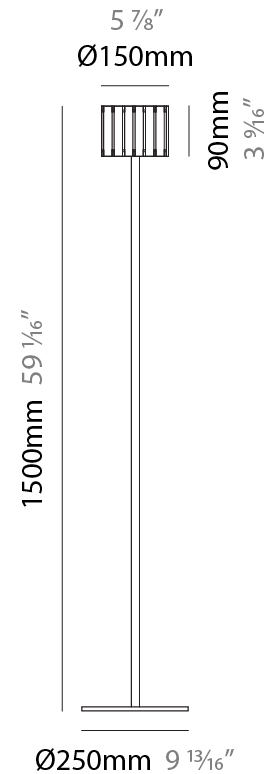

PROJECT	
TYPE	
SPECIFIER	
QUANTITY	
DATE	

LUZ OCULTA WOOD PORTABLE

D54034- -

base number	Finish Options	Finish Options

1. To build a product code in our configurator select the specify button on the base model # product page
2. To build a manual product code on this datasheet choose from the options listed below in blue font and add the suffix to the base model #

GENERAL

Series: Luz Oculta
Subseries: Luz Oculta Wood
Partner: Fambuena
Division: Design
Installation: Portable
Product Type: Floor
Mounting Location: Floor
Light Distribution: Direct / Indirect

PHYSICAL

Shape: Cylinder
Diameter (mm): 150
Diameter (in): 5 7/8
Height (mm): 1500
Height (in): 59 1/16
Fixture Finish: [DOW / NAT](#)
Holder Finish: [BRA / BRZ](#)
Fixture Material: Metal / Wood
Primary Material: Wood
Upon Request: Bolt Down

ELECTRICAL

Number of Lamps: 1
Lamp Type: LED Retrofit
Lamp Shape: T4
Bulb Included: Bulb Not Included
Max. Wattage Per Lamp (W): 3
Lamp Base: G9
Input Voltage (V): 120

LED

OPTICAL

RATINGS AND CERTIFICATIONS

Certified By: Certified for North American Standards
IP rating: IP20