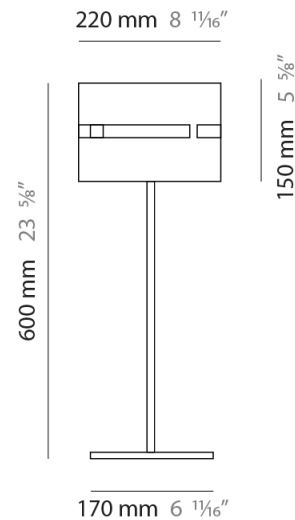

PROJECT
TYPE
SPECIFIER
QUANTITY
DATE

LUZ OCULTA METAL PORTABLE

D54022-

base number   Finish
Options

1. To build a product code in our configurator select the specify button on the base model # product page
2. To build a manual product code on this datasheet choose from the options listed below in blue font and add the suffix to the base model #

GENERAL

Series: Luz Oculta
Subseries: Luz Oculta Metal
Partner: Fambuena
Division: Design
Installation: Portable
Product Type: Floor
Mounting Location: Floor
Light Distribution: Direct / Indirect

PHYSICAL

Shape: Cylinder
Diameter (mm): 220
Diameter (in): 8 ¹/₁₆
Height (mm): 1500
Height (in): 59 ¹/₁₆
Fixture Finish: [BRA](#) / [BRZ](#) / [ABR](#)
Fixture Material: Metal
Upon Request: Bolt Down

ELECTRICAL

Number of Lamps: 1
Lamp Type: LED Retrofit
Lamp Shape: B10
Bulb Included: Bulb Not Included
Max. Wattage Per Lamp (W): 4
Lamp Base: E12
Input Voltage (V): 120

LED

OPTICAL

RATINGS AND CERTIFICATIONS

Certified By: Certified for North American Standards
IP rating: IP20