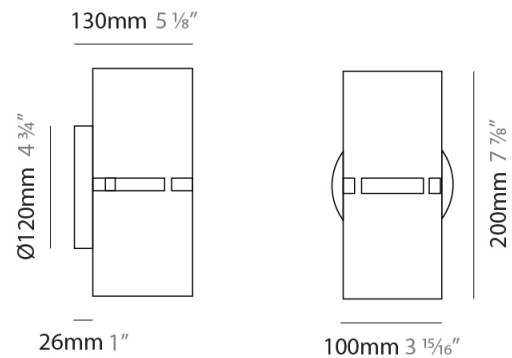

PROJECT	_____
TYPE	_____
SPECIFIER	_____
QUANTITY	_____
DATE	_____

LUZ OCULTA METAL SURFACE

D53028-

base number   Finish
Options

1. To build a product code in our configurator select the specify button on the base model # product page
2. To build a manual product code on this datasheet choose from the options listed below in blue font and add the suffix to the base model #

GENERAL

Series: Luz Oculta
Subseries: Luz Oculta Metal
Partner: Fambuena
Division: Design
Installation: Surface
Product Type: Wall Surface
Mounting Location: Wall
Light Distribution: Wall Effect

PHYSICAL

Shape: Cylinder
Diameter (mm): 100
Diameter (in): 3 ¹⁵/₁₆
Height (mm): 200
Height (in): 7 ⁷/₈
Extension (mm): 120
Extension (in): 4 ³/₄
Fixture Finish: [BRA](#) / [BRZ](#) / [ABR](#)
Fixture Material: Metal

ELECTRICAL

Number of Lamps: 1
Lamp Type: LED Retrofit
Lamp Shape: T4
Bulb Included: Bulb Not Included
Max. Wattage Per Lamp (W): 5
Lamp Base: G9
Input Voltage (V): 120

LED

OPTICAL

RATINGS AND CERTIFICATIONS

Certified By: Certified for North American Standards
IP rating: IP20